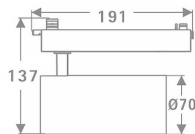

Tube Smart

Lavov Tracklight from the family Tube with a power of 30W and an optic of 26degrees with a total lumen output of 2400 lm and an efficiency of 80 lm/W. CCT 3000 Kelvin. Made in Die cast aluminium and finished in Black colour. CASAMBI ready driver. .

Item code	86.TST5.3329.02
Product type	Indoor
Category	Tracklights
Family	Tube & Zoom Tube
Subfamily	Tube Smart

Pictograms

Scheme

Product	
Real power (W)	30
Real luminous flux (Lm)	2400
Luminous efficiency (Lm/W)	80
Beam angle (°)	26
Life time (h)	50000h L80B10
IP	20
Electrical class insulation	Class I
Operating temperature	15
Colour	Black
Chip Brand	Philip
Control gear included	YES
Control gear	DALI Casamby ready
Colour temperature (K)	3000
Colour consistency (SDCM)	SDCM<3
CRI	80