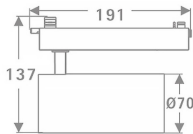

Tube Smart

Lavov Tracklight from the family Tube with a power of 30W and an optic of 36degrees with a total lumen output of 2400 lm and an efficiency of 80 lm/W. CCT 3000 Kelvin. Made in Die cast aluminium and finished in White colour. CASAMBI ready driver. .

Item code	86.TST5.3339.01
Product type	Indoor
Category	Tracklights
Family	Tube & Zoom Tube
Subfamily	Tube Smart
Pictograms	

Scheme

Product	
Real power (W)	30
Real luminous flux (Lm)	2400
Luminous efficiency (Lm/W)	80
Beam angle (°)	36
Life time (h)	50000h L80B10
IP	20
Electrical class insulation	Class I
Operating temperature	15
Colour	White
Chip Brand	Philip
Control gear included	YES
Control gear	DALI Casamby ready
Colour temperature (K)	3000
Colour consistency (SDCM)	SDCM<3
CRI	80