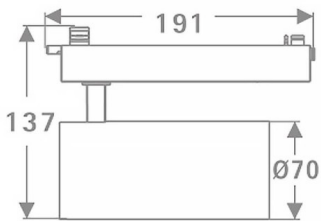

Tube Smart

Lavov Tracklight from the family Tube with a power of 30W and an optic of 36degrees with a total lumen output of 2400 lm and an efficiency of 80 lm/W. CCT 3000 Kelvin. Made in Die cast aluminium and finished in White colour. CASAMBI ready driver. .

Scheme

Item code	86.TST5.3339.01
Product type	Indoor
Category	Tracklights
Family	Tube & Zoom Tube
Subfamily	Tube Smart
Pictograms	

Product	
Real power (W)	30
Real luminous flux (Lm)	2400
Luminous efficiency (Lm/W)	80
Beam angle (°)	36
Life time (h)	50000h L80B10
IP	20
Electrical class insulation	Class I
Operating temperature	15
Colour	White
Chip Brand	Philip
Control gear included	YES
Control gear	DALI Casamby ready
Light source	LED
Type of LED	COB
Colour temperature (K)	3000
Colour consistency (SDCM)	SDCM3
CRI	80