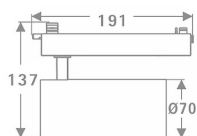

Tube Smart

Lavov Tracklight from the family Tube with a power of 30W and an optic of 36degrees with a total lumen output of 2400 lm and an efficiency of 80 lm/W. CCT 3000 Kelvin. Made in Die cast aluminium and finished in White colour. CASAMBI ready driver. .

Item code	86.TST5.3339.01
Product type	Indoor
Category	Tracklights
Family	Tube & Zoom Tube
Subfamily	Tube Smart
Pictograms	

Scheme

Product	
Real power (W)	30
Real luminous flux (Lm)	2400
Luminous efficiency (Lm/W)	80
Beam angle (°)	36
Life time (h)	50000h L80B10
IP	20
Electrical class insulation	Class I
Operating temperature	15
Colour	White
Chip Brand	Philip
Control gear included	YES
Control gear	DALI Casamby ready
Colour temperature (K)	3000
Colour consistency (SDCM)	SDCM<3
CRI	80