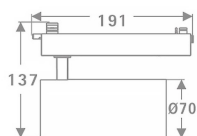

Tube Smart

Lavov Tracklight from the family Tube with a power of 30W and an optic of 36degrees with a total lumen output of 2400 lm and an efficiency of 80 lm/W. CCT 3000 Kelvin. Made in Die cast aluminium and finished in Black colour. CASAMBI ready driver. .

Item code	86.TST5.3339.02
Product type	Indoor
Category	Tracklights
Family	Tube & Zoom Tube
Subfamily	Tube Smart

Pictograms

Scheme

Product	
Real power (W)	30
Real luminous flux (Lm)	2400
Luminous efficiency (Lm/W)	80
Beam angle (°)	36
Life time (h)	50000h L80B10
IP	20
Electrical class insulation	Class I
Operating temperature	15
Colour	Black
Chip Brand	Philip
Control gear included	YES
Control gear	DALI Casamby ready
Colour temperature (K)	3000
Colour consistency (SDCM)	SDCM<3
CRI	80