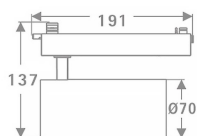

Tube Smart

Lavov Tracklight from the family Tube with a power of 30W and an optic of 36degrees with a total lumen output of 2400 lm and an efficiency of 80 lm/W. CCT 3000 Kelvin. Made in Die cast aluminium and finished in Black colour. CASAMBI ready driver. .

Item code	86.TST5.3339.02
Product type	Indoor
Category	Tracklights
Family	Tube & Zoom Tube
Subfamily	Tube Smart

Pictograms

Scheme

Product

Real power (W)	30
Real luminous flux (Lm)	2400
Luminous efficiency (Lm/W)	80
Beam angle (°)	36
Life time (h)	50000h L80B10
IP	20
Electrical class insulation	Class I
Operating temperature	15
Colour	Black
Chip Brand	Philip
Control gear included	YES
Control gear	DALI Casamby ready
Colour temperature (K)	3000
Colour consistency (SDCM)	SDCM<3
CRI	80