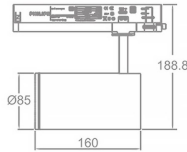

Zoom Tube Smart

Lavov Tracklight from the family Zoom Tube with a power of 30W and an optic of 20-50degrees with a total lumen output of 2250 lm and an efficiency of 75 lm/W. CCT 3000 Kelvin. Made in Die cast aluminium and finished in White colour. CASAMBI ready driver. .

Item code	86.TST5.33Z9.01
Product type	Indoor
Category	Tracklights
Family	Tube & Zoom Tube
Subfamily	Zoom Tube Smart

Pictograms

Scheme

Product	
Real power (W)	30
Real luminous flux (Lm)	2250
Luminous efficiency (Lm/W)	75
Beam angle (°)	20-50
Life time (h)	50000h L80B10
IP	20
Electrical class insulation	Class I
Operating temperature	15
Colour	White
Chip Brand	Philip
Control gear included	YES
Control gear	DALI Casamby ready
Colour temperature (K)	3000
Colour consistency (SDCM)	SDCM<3
CRI	80