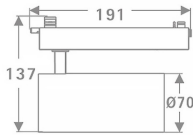

Tube Smart

Lavov Tracklight from the family Tube with a power of 30W and an optic of 16degrees with a total lumen output of 2400 lm and an efficiency of 80 lm/W. CCT 4000 Kelvin. Made in Die cast aluminium and finished in White colour. CASAMBI ready driver. .

Item code	86.TST5.3419.01
Product type	Indoor
Category	Tracklights
Family	Tube & Zoom Tube
Subfamily	Tube Smart
Pictograms	

Scheme

Product	
Real power (W)	30
Real luminous flux (Lm)	2400
Luminous efficiency (Lm/W)	80
Beam angle (°)	16
Life time (h)	50000h L80B10
IP	20
Electrical class insulation	Class I
Operating temperature	15
Colour	White
Chip Brand	Philip
Control gear included	YES
Control gear	DALI Casamby ready
Colour temperature (K)	4000
Colour consistency (SDCM)	SDCM<3
CRI	80