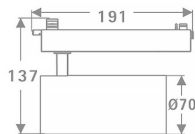

Tube Smart

Lavov Tracklight from the family Tube with a power of 30W and an optic of 16degrees with a total lumen output of 2400 lm and an efficiency of 80 lm/W. CCT 4000 Kelvin. Made in Die cast aluminium and finished in White colour. CASAMBI ready driver. .

Item code	86.TST5.3419.01
Product type	Indoor
Category	Tracklights
Family	Tube & Zoom Tube
Subfamily	Tube Smart

Pictograms

Scheme

Product

Real power (W)	30
Real luminous flux (Lm)	2400
Luminous efficiency (Lm/W)	80
Beam angle (°)	16
Life time (h)	50000h L80B10
IP	20
Electrical class insulation	Class I
Operating temperature	15
Colour	White
Chip Brand	Philip
Control gear included	YES
Control gear	DALI Casamby ready
Colour temperature (K)	4000
Colour consistency (SDCM)	SDCM<3
CRI	80