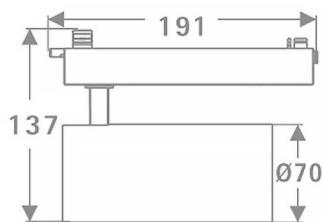

Tube Smart

Lavov Tracklight from the family Tube with a power of 30W and an optic of 16degrees with a total lumen output of 2400 lm and an efficiency of 80 lm/W. CCT 4000 Kelvin. Made in Die cast aluminium and finished in White colour. CASAMBI ready driver. .

Scheme

Item code	86.TST5.3419.01
Product type	Indoor
Category	Tracklights
Family	Tube & Zoom Tube
Subfamily	Tube Smart
Pictograms	

Product	
Real power (W)	30
Real luminous flux (Lm)	2400
Luminous efficiency (Lm/W)	80
Beam angle (º)	16
Life time (h)	50000h L80B10
IP	20
Electrical class insulation	Class I
Operating temperature	15
Colour	White
Chip Brand	Philip
Control gear included	YES
Control gear	DALI Casamby ready
Colour temperature (K)	4000
Colour consistency (SDCM)	SDCM<3
CRI	80