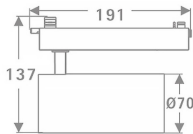

Tube Smart

Lavov Tracklight from the family Tube with a power of 30W and an optic of 16degrees with a total lumen output of 2400 lm and an efficiency of 80 lm/W. CCT 4000 Kelvin. Made in Die cast aluminium and finished in White colour. CASAMBI ready driver. .

Item code	86.TST5.3419.01
Product type	Indoor
Category	Tracklights
Family	Tube & Zoom Tube
Subfamily	Tube Smart
Pictograms	

Scheme

Product	
Real power (W)	30
Real luminous flux (Lm)	2400
Luminous efficiency (Lm/W)	80
Beam angle (°)	16
Life time (h)	50000h L80B10
IP	20
Electrical class insulation	Class I
Operating temperature	15
Colour	White
Chip Brand	Philip
Control gear included	YES
Control gear	DALI Casamby ready
Colour temperature (K)	4000
Colour consistency (SDCM)	SDCM<3
CRI	80