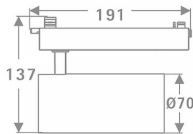

Tube Smart

Lavov Tracklight from the family Tube with a power of 30W and an optic of 16degrees with a total lumen output of 2400 lm and an efficiency of 80 lm/W. CCT 4000 Kelvin. Made in Die cast aluminium and finished in Black colour. CASAMBI ready driver. .

Item code	86.TST5.3419.02
Product type	Indoor
Category	Tracklights
Family	Tube & Zoom Tube
Subfamily	Tube Smart
Pictograms	

Scheme

Product	
Real power (W)	30
Real luminous flux (Lm)	2400
Luminous efficiency (Lm/W)	80
Beam angle (°)	16
Life time (h)	50000h L80B10
IP	20
Electrical class insulation	Class I
Operating temperature	15
Colour	Black
Chip Brand	Philip
Control gear included	YES
Control gear	DALI Casamby ready
Colour temperature (K)	4000
Colour consistency (SDCM)	SDCM<3
CRI	80