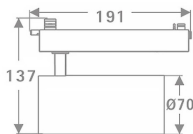

Tube Smart

Lavov Tracklight from the family Tube with a power of 30W and an optic of 16degrees with a total lumen output of 2400 lm and an efficiency of 80 lm/W. CCT 4000 Kelvin. Made in Die cast aluminium and finished in Black colour. CASAMBI ready driver. .

Item code	86.TST5.3419.02
Product type	Indoor
Category	Tracklights
Family	Tube & Zoom Tube
Subfamily	Tube Smart
Pictograms	

Scheme

Product	
Real power (W)	30
Real luminous flux (Lm)	2400
Luminous efficiency (Lm/W)	80
Beam angle (°)	16
Life time (h)	50000h L80B10
IP	20
Electrical class insulation	Class I
Operating temperature	15
Colour	Black
Chip Brand	Philip
Control gear included	YES
Control gear	DALI Casamby ready
Colour temperature (K)	4000
Colour consistency (SDCM)	SDCM<3
CRI	80