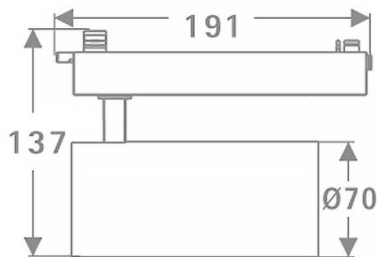

Tube Smart

Lavov Tracklight from the family Tube with a power of 30W and an optic of 26degrees with a total lumen output of 2400 lm and an efficiency of 80 lm/W. CCT 4000 Kelvin. Made in Die cast aluminium and finished in White colour. CASAMBI ready driver.

Item code	86.TST5.3429.01
Product type	Indoor
Category	Tracklights
Family	Tube & Zoom Tube
Subfamily	Tube Smart
Pictograms	

Scheme

Product	
Real power (W)	30
Real luminous flux (Lm)	2400
Luminous efficiency (Lm/W)	80
Beam angle (°)	26
Life time (h)	50000h L80B10
IP	20
Electrical class insulation	Class I
Operating temperature	15
Colour	White
Chip Brand	Philip
Control gear included	YES
Control gear	DALI Casamby ready
Colour temperature (K)	4000
Colour consistency (SDCM)	SDCM<3
CRI	80