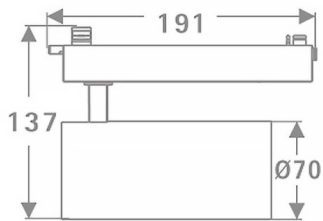

Tube Smart

Lavov Tracklight from the family Tube with a power of 30W and an optic of 26degrees with a total lumen output of 2400 lm and an efficiency of 80 lm/W. CCT 4000 Kelvin. Made in Die cast aluminium and finished in White colour. CASAMBI ready driver.

Scheme

Item code	86.TST5.3429.01
Product type	Indoor
Category	Tracklights
Family	Tube & Zoom Tube
Subfamily	Tube Smart
Pictograms	

Product	
Real power (W)	30
Real luminous flux (Lm)	2400
Luminous efficiency (Lm/W)	80
Beam angle (°)	26
Life time (h)	50000h L80B10
IP	20
Electrical class insulation	Class I
Operating temperature	15
Colour	White
Chip Brand	Philip
Control gear included	YES
Control gear	DALI Casamby ready
Colour temperature (K)	4000
Colour consistency (SDCM)	SDCM<3
CRI	80