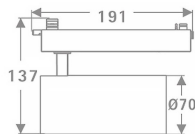

Tube Smart

Lavov Tracklight from the family Tube with a power of 30W and an optic of 26degrees with a total lumen output of 2400 lm and an efficiency of 80 lm/W. CCT 4000 Kelvin. Made in Die cast aluminium and finished in White colour. CASAMBI ready driver. .

Item code	86.TST5.3429.01
Product type	Indoor
Category	Tracklights
Family	Tube & Zoom Tube
Subfamily	Tube Smart
Pictograms	

Scheme

Product	
Real power (W)	30
Real luminous flux (Lm)	2400
Luminous efficiency (Lm/W)	80
Beam angle (°)	26
Life time (h)	50000h L80B10
IP	20
Electrical class insulation	Class I
Operating temperature	15
Colour	White
Chip Brand	Philip
Control gear included	YES
Control gear	DALI Casamby ready
Colour temperature (K)	4000
Colour consistency (SDCM)	SDCM<3
CRI	80