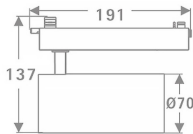

Tube Smart

Lavov Tracklight from the family Tube with a power of 30W and an optic of 26degrees with a total lumen output of 2400 lm and an efficiency of 80 lm/W. CCT 4000 Kelvin. Made in Die cast aluminium and finished in White colour. CASAMBI ready driver. .

Item code	86.TST5.3429.01
Product type	Indoor
Category	Tracklights
Family	Tube & Zoom Tube
Subfamily	Tube Smart
Pictograms	

Scheme

Product	
Real power (W)	30
Real luminous flux (Lm)	2400
Luminous efficiency (Lm/W)	80
Beam angle (°)	26
Life time (h)	50000h L80B10
IP	20
Electrical class insulation	Class I
Operating temperature	15
Colour	White
Chip Brand	Philip
Control gear included	YES
Control gear	DALI Casamby ready
Colour temperature (K)	4000
Colour consistency (SDCM)	SDCM<3
CRI	80