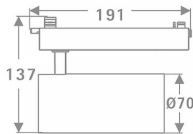

Tube Smart

Lavov Tracklight from the family Tube with a power of 30W and an optic of 26degrees with a total lumen output of 2400 lm and an efficiency of 80 lm/W. CCT 4000 Kelvin. Made in Die cast aluminium and finished in Black colour. CASAMBI ready driver. .

Item code	86.TST5.3429.02
Product type	Indoor
Category	Tracklights
Family	Tube & Zoom Tube
Subfamily	Tube Smart
Pictograms	

Scheme

Product	
Real power (W)	30
Real luminous flux (Lm)	2400
Luminous efficiency (Lm/W)	80
Beam angle (°)	26
Life time (h)	50000h L80B10
IP	20
Electrical class insulation	Class I
Operating temperature	15
Colour	Black
Chip Brand	Philip
Control gear included	YES
Control gear	DALI Casamby ready
Colour temperature (K)	4000
Colour consistency (SDCM)	SDCM<3
CRI	80