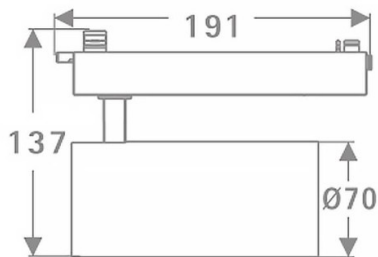

Tube Smart

Lavov Tracklight from the family Tube with a power of 30W and an optic of 26degrees with a total lumen output of 2400 lm and an efficiency of 80 lm/W. CCT 4000 Kelvin. Made in Die cast aluminium and finished in Black colour. CASAMBI ready driver. .

Item code	86.TST5.3429.02
Product type	Indoor
Category	Tracklights
Family	Tube & Zoom Tube
Subfamily	Tube Smart
Pictograms	

Scheme

Product	
Real power (W)	30
Real luminous flux (Lm)	2400
Luminous efficiency (Lm/W)	80
Beam angle (°)	26
Life time (h)	50000h L80B10
IP	20
Electrical class insulation	Class I
Operating temperature	15
Colour	Black
Chip Brand	Philip
Control gear included	YES
Control gear	DALI Casamby ready
Colour temperature (K)	4000
Colour consistency (SDCM)	SDCM<3
CRI	80