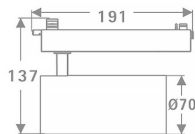

Tube Smart

Lavov Tracklight from the family Tube with a power of 30W and an optic of 26degrees with a total lumen output of 2400 lm and an efficiency of 80 lm/W. CCT 4000 Kelvin. Made in Die cast aluminium and finished in Black colour. CASAMBI ready driver. .

Item code	86.TST5.3429.02
Product type	Indoor
Category	Tracklights
Family	Tube & Zoom Tube
Subfamily	Tube Smart

Pictograms

Scheme

Product

Real power (W)	30
Real luminous flux (Lm)	2400
Luminous efficiency (Lm/W)	80
Beam angle (°)	26
Life time (h)	50000h L80B10
IP	20
Electrical class insulation	Class I
Operating temperature	15
Colour	Black
Chip Brand	Philip
Control gear included	YES
Control gear	DALI Casamby ready
Colour temperature (K)	4000
Colour consistency (SDCM)	SDCM<3
CRI	80