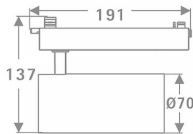

Tube Smart

Lavov Tracklight from the family Tube with a power of 30W and an optic of 36degrees with a total lumen output of 2400 lm and an efficiency of 80 lm/W. CCT 4000 Kelvin. Made in Die cast aluminium and finished in White colour. CASAMBI ready driver. .

Item code	86.TST5.3439.01
Product type	Indoor
Category	Tracklights
Family	Tube & Zoom Tube
Subfamily	Tube Smart
Pictograms	

Scheme

Product	
Real power (W)	30
Real luminous flux (Lm)	2400
Luminous efficiency (Lm/W)	80
Beam angle (°)	36
Life time (h)	50000h L80B10
IP	20
Electrical class insulation	Class I
Operating temperature	15
Colour	White
Chip Brand	Philip
Control gear included	YES
Control gear	DALI Casamby ready
Colour temperature (K)	4000
Colour consistency (SDCM)	SDCM<3
CRI	80