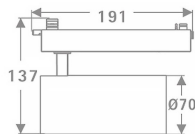

Tube Smart

Lavov Tracklight from the family Tube with a power of 30W and an optic of 36degrees with a total lumen output of 2400 lm and an efficiency of 80 lm/W. CCT 4000 Kelvin. Made in Die cast aluminium and finished in White colour. CASAMBI ready driver. .

Item code	86.TST5.3439.01
Product type	Indoor
Category	Tracklights
Family	Tube & Zoom Tube
Subfamily	Tube Smart
Pictograms	

Scheme

Product	
Real power (W)	30
Real luminous flux (Lm)	2400
Luminous efficiency (Lm/W)	80
Beam angle (°)	36
Life time (h)	50000h L80B10
IP	20
Electrical class insulation	Class I
Operating temperature	15
Colour	White
Chip Brand	Philip
Control gear included	YES
Control gear	DALI Casamby ready
Colour temperature (K)	4000
Colour consistency (SDCM)	SDCM<3
CRI	80