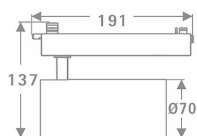

Tube Smart

Lavov Tracklight from the family Tube with a power of 30W and an optic of 36degrees with a total lumen output of 2400 lm and an efficiency of 80 lm/W. CCT 4000 Kelvin. Made in Die cast aluminium and finished in White colour. CASAMBI ready driver. .

Item code	86.TST5.3439.01
Product type	Indoor
Category	Tracklights
Family	Tube & Zoom Tube
Subfamily	Tube Smart
Pictograms	

Scheme

Product	
Real power (W)	30
Real luminous flux (Lm)	2400
Luminous efficiency (Lm/W)	80
Beam angle (°)	36
Life time (h)	50000h L80B10
IP	20
Electrical class insulation	Class I
Operating temperature	15
Colour	White
Chip Brand	Philip
Control gear included	YES
Control gear	DALI Casamby ready
Colour temperature (K)	4000
Colour consistency (SDCM)	SDCM<3
CRI	80