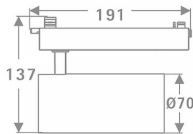

### Tube Smart

Lavov Tracklight from the family Tube with a power of 30W and an optic of 36degrees with a total lumen output of 2400 lm and an efficiency of 80 lm/W. CCT 4000 Kelvin. Made in Die cast aluminium and finished in Black colour. CASAMBI ready driver. .

### Scheme

<b>Product</b>	
<b>Real power (W)</b>	<b>30</b>
<b>Real luminous flux (Lm)</b>	<b>2400</b>
<b>Luminous efficiency (Lm/W)</b>	<b>80</b>
<b>Beam angle (°)</b>	<b>36</b>
<b>Life time (h)</b>	<b>50000h L80B10</b>
<b>IP</b>	<b>20</b>
<b>Electrical class insulation</b>	<b>Class I</b>
<b>Operating temperature</b>	<b>15</b>
<b>Colour</b>	<b>Black</b>
<b>Chip Brand</b>	<b>Philip</b>
<b>Control gear included</b>	<b>YES</b>
<b>Control gear</b>	<b>DALI Casamby ready</b>
<b>Colour temperature (K)</b>	<b>4000</b>
<b>Colour consistency (SDCM)</b>	<b>SDCM&lt;3</b>
<b>CRI</b>	<b>80</b>