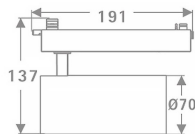

Tube Smart

Lavov Tracklight from the family Tube with a power of 30W and an optic of 36degrees with a total lumen output of 2400 lm and an efficiency of 80 lm/W. CCT 4000 Kelvin. Made in Die cast aluminium and finished in Black colour. CASAMBI ready driver. .

Item code	86.TST5.3439.02
Product type	Indoor
Category	Tracklights
Family	Tube & Zoom Tube
Subfamily	Tube Smart
Pictograms	

Scheme

Product	
Real power (W)	30
Real luminous flux (Lm)	2400
Luminous efficiency (Lm/W)	80
Beam angle (°)	36
Life time (h)	50000h L80B10
IP	20
Electrical class insulation	Class I
Operating temperature	15
Colour	Black
Chip Brand	Philip
Control gear included	YES
Control gear	DALI Casamby ready
Colour temperature (K)	4000
Colour consistency (SDCM)	SDCM<3
CRI	80