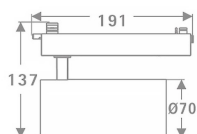

Tube Smart

Lavov Tracklight from the family Tube with a power of 30W and an optic of 36degrees with a total lumen output of 2400 lm and an efficiency of 80 lm/W. CCT 4000 Kelvin. Made in Die cast aluminium and finished in Black colour. CASAMBI ready driver. .

Item code	86.TST5.3439.02
Product type	Indoor
Category	Tracklights
Family	Tube & Zoom Tube
Subfamily	Tube Smart

Pictograms

Scheme

Product

Real power (W)	30
Real luminous flux (Lm)	2400
Luminous efficiency (Lm/W)	80
Beam angle (°)	36
Life time (h)	50000h L80B10
IP	20
Electrical class insulation	Class I
Operating temperature	15
Colour	Black
Chip Brand	Philip
Control gear included	YES
Control gear	DALI Casamby ready
Colour temperature (K)	4000
Colour consistency (SDCM)	SDCM<3
CRI	80