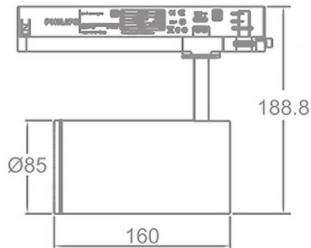

Zoom Tube Smart

Lavov Tracklight from the family Zoom Tube with a power of 30W and an optic of 20-50degrees with a total lumen output of 2250 lm and an efficiency of 75 lm/W. CCT 4000 Kelvin. Made in Die cast aluminium and finished in White colour. CASAMBI ready driver. .

Scheme

Item code	86.TST5.34Z9.01
Product type	Indoor
Category	Tracklights
Family	Tube & Zoom Tube
Subfamily	Zoom Tube Smart
Pictograms	

Product	
Real power (W)	30
Real luminous flux (Lm)	2250
Luminous efficiency (Lm/W)	75
Beam angle (°)	20-50
Life time (h)	50000h L80B10
IP	20
Electrical class insulation	Class I
Operating temperature	15
Colour	White
Chip Brand	Philip
Control gear included	YES
Control gear	DALI Casamby ready
Light source	LED
Type of LED	COB
Colour temperature (K)	4000
Colour consistency (SDCM)	SDCM3
CRI	80