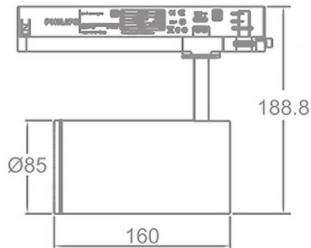

Zoom Tube Smart

Lavov Tracklight from the family Zoom Tube with a power of 30W and an optic of 20-50degrees with a total lumen output of 2250 lm and an efficiency of 75 lm/W. CCT 4000 Kelvin. Made in Die cast aluminium and finished in White colour. CASAMBI ready driver. .

Scheme

Item code	86.TST5.34Z9.01
Product type	Indoor
Category	Tracklights
Family	Tube & Zoom Tube
Subfamily	Zoom Tube Smart
Pictograms	

Product	
Real power (W)	30
Real luminous flux (Lm)	2250
Luminous efficiency (Lm/W)	75
Beam angle (º)	20-50
Life time (h)	50000h L80B10
IP	20
Electrical class insulation	Class I
Operating temperature	15
Colour	White
Chip Brand	Philip
Control gear included	YES
Control gear	DALI Casamby ready
Colour temperature (K)	4000
Colour consistency (SDCM)	SDCM<3
CRI	80