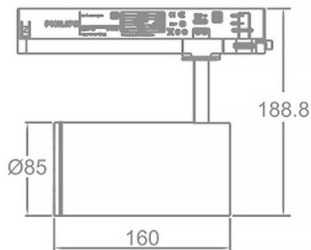

Zoom Tube Smart

Lavov Tracklight from the family Zoom Tube with a power of 30W and an optic of 20-50degrees with a total lumen output of 2250 lm and an efficiency of 75 lm/W. CCT 4000 Kelvin. Made in Die cast aluminium and finished in White colour. CASAMBI ready driver. .

Item code	86.TST5.34Z9.01
Product type	Indoor
Category	Tracklights
Family	Tube & Zoom Tube
Subfamily	Zoom Tube Smart

Pictograms

Scheme

Product	
Real power (W)	30
Real luminous flux (Lm)	2250
Luminous efficiency (Lm/W)	75
Beam angle (°)	20-50
Life time (h)	50000h L80B10
IP	20
Electrical class insulation	Class I
Operating temperature	15
Colour	White
Chip Brand	Philip
Control gear included	YES
Control gear	DALI Casamby ready
Colour temperature (K)	4000
Colour consistency (SDCM)	SDCM<3
CRI	80