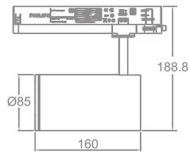

### Zoom Tube Smart

Lavov Tracklight from the family Zoom Tube with a power of 30W and an optic of 20-50degrees with a total lumen output of 2250 lm and an efficiency of 75 lm/W. CCT 4000 Kelvin. Made in Die cast aluminium and finished in White colour. CASAMBI ready driver. .

### Scheme

<b>Product</b>	
<b>Real power (W)</b>	<b>30</b>
<b>Real luminous flux (Lm)</b>	<b>2250</b>
<b>Luminous efficiency (Lm/W)</b>	<b>75</b>
<b>Beam angle (°)</b>	<b>20-50</b>
<b>Life time (h)</b>	<b>50000h L80B10</b>
<b>IP</b>	<b>20</b>
<b>Electrical class insulation</b>	<b>Class I</b>
<b>Operating temperature</b>	<b>15</b>
<b>Colour</b>	<b>White</b>
<b>Chip Brand</b>	<b>Philip</b>
<b>Control gear included</b>	<b>YES</b>
<b>Control gear</b>	<b>DALI Casamby ready</b>
<b>Colour temperature (K)</b>	<b>4000</b>
<b>Colour consistency (SDCM)</b>	<b>SDCM&lt;3</b>
<b>CRI</b>	<b>80</b>