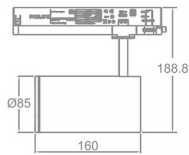

Zoom Tube Smart

Lavov Tracklight from the family Zoom Tube with a power of 30W and an optic of 20-50degrees with a total lumen output of 2250 lm and an efficiency of 75 lm/W. CCT 4000 Kelvin. Made in Die cast aluminium and finished in White colour. CASAMBI ready driver. .

Item code	86.TST5.34Z9.01
Product type	Indoor
Category	Tracklights
Family	Tube & Zoom Tube
Subfamily	Zoom Tube Smart

Pictograms

Scheme

Product	
Real power (W)	30
Real luminous flux (Lm)	2250
Luminous efficiency (Lm/W)	75
Beam angle (°)	20-50
Life time (h)	50000h L80B10
IP	20
Electrical class insulation	Class I
Operating temperature	15
Colour	White
Chip Brand	Philip
Control gear included	YES
Control gear	DALI Casamby ready
Colour temperature (K)	4000
Colour consistency (SDCM)	SDCM<3
CRI	80