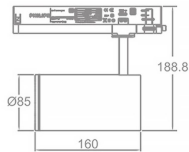

Zoom Tube Smart

Lavov Tracklight from the family Zoom Tube with a power of 30W and an optic of 20-50degrees with a total lumen output of 2250 lm and an efficiency of 75 lm/W. CCT 4000 Kelvin. Made in Die cast aluminium and finished in Black colour. CASAMBI ready driver. .

Item code	86.TST5.34Z9.02
Product type	Indoor
Category	Tracklights
Family	Tube & Zoom Tube
Subfamily	Zoom Tube Smart
Pictograms	

Scheme

Product	
Real power (W)	30
Real luminous flux (Lm)	2250
Luminous efficiency (Lm/W)	75
Beam angle (°)	20-50
Life time (h)	50000h L80B10
IP	20
Electrical class insulation	Class I
Operating temperature	15
Colour	Black
Chip Brand	Philip
Control gear included	YES
Control gear	DALI Casamby ready
Colour temperature (K)	4000
Colour consistency (SDCM)	SDCM<3
CRI	80