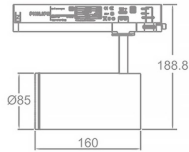

Zoom Tube Smart

Lavov Tracklight from the family Zoom Tube with a power of 30W and an optic of 20-50degrees with a total lumen output of 2250 lm and an efficiency of 75 lm/W. CCT 4000 Kelvin. Made in Die cast aluminium and finished in Black colour. CASAMBI ready driver. .

Item code	86.TST5.34Z9.02
Product type	Indoor
Category	Tracklights
Family	Tube & Zoom Tube
Subfamily	Zoom Tube Smart

Pictograms

Scheme

Product	
Real power (W)	30
Real luminous flux (Lm)	2250
Luminous efficiency (Lm/W)	75
Beam angle (°)	20-50
Life time (h)	50000h L80B10
IP	20
Electrical class insulation	Class I
Operating temperature	15
Colour	Black
Chip Brand	Philip
Control gear included	YES
Control gear	DALI Casamby ready
Colour temperature (K)	4000
Colour consistency (SDCM)	SDCM<3
CRI	80