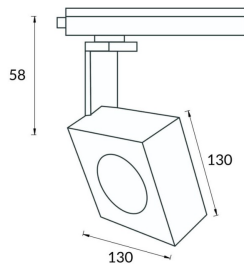

Square Smart

Lavov Tracklight from the family Square with a power of 30W and an optic of 24degrees with a total lumen output of 1709 lm and an efficiency of 56,97 lm/W. CCT 4000 Kelvin. Made in Die cast aluminium and finished in White colour. CASAMBI ready driver. .

Item code	86.TST7.1429.01
Product type	Indoor
Category	Tracklights
Family	Disc & Square
Subfamily	Square Smart

Pictograms

Scheme

Product

Real power (W)	30
Real luminous flux (Lm)	1709
Luminous efficiency (Lm/W)	56.96
Beam angle (°)	24
Life time (h)	50000h L80B10
IP	20
Electrical class insulation	Class I
Operating temperature	-20 +35
Colour	White
Chip Brand	Philip
Control gear included	yes
Control gear	DALI Casamby ready
Colour temperature (K)	4000
Colour consistency (SDCM)	SDCM<3
CRI	80