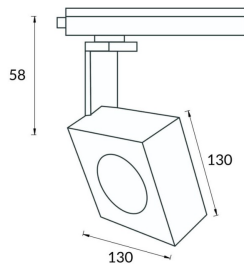

Square Smart

Lavov Tracklight from the family Square with a power of 30W and an optic of 24degrees with a total lumen output of 1709 lm and an efficiency of 56,97 lm/W. CCT 4000 Kelvin. Made in Die cast aluminium and finished in White colour. CASAMBI ready driver. .

Item code	86.TST7.1429.01
Product type	Indoor
Category	Tracklights
Family	Disc & Square
Subfamily	Square Smart

Pictograms

Scheme

Product	
Real power (W)	30
Real luminous flux (Lm)	1709
Luminous efficiency (Lm/W)	56.96
Beam angle (°)	24
Life time (h)	50000h L80B10
IP	20
Electrical class insulation	Class I
Operating temperature	-20 +35
Colour	White
Chip Brand	Philip
Control gear included	yes
Control gear	DALI Casamby ready
Colour temperature (K)	4000
Colour consistency (SDCM)	SDCM<3
CRI	80