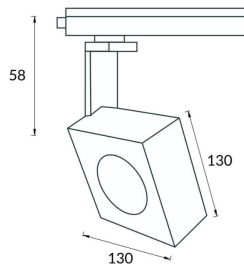

### Square Smart

Lavov Tracklight from the family Square with a power of 30W and an optic of 40degrees with a total lumen output of 2996 lm and an efficiency of 99,87 lm/W. CCT 4000 Kelvin. Made in Die cast aluminium and finished in White colour. CASAMBI ready driver. .

<b>Item code</b>	<b>86.TST7.1439.01</b>
<b>Product type</b>	<b>Indoor</b>
<b>Category</b>	<b>Tracklights</b>
<b>Family</b>	<b>Disc &amp; Square</b>
<b>Subfamily</b>	<b>Square Smart</b>

### Scheme

<b>Product</b>	
<b>Real power (W)</b>	<b>30</b>
<b>Real luminous flux (Lm)</b>	<b>2996</b>
<b>Luminous efficiency (Lm/W)</b>	<b>99.86</b>
<b>Beam angle (°)</b>	<b>40</b>
<b>Life time (h)</b>	<b>50000h L80B10</b>
<b>IP</b>	<b>20</b>
<b>Electrical class insulation</b>	<b>Class I</b>
<b>Operating temperature</b>	<b>-20 +35</b>
<b>Colour</b>	<b>White</b>
<b>Chip Brand</b>	<b>Philip</b>
<b>Control gear included</b>	<b>yes</b>
<b>Control gear</b>	<b>DALI Casamby ready</b>
<b>Colour temperature (K)</b>	<b>4000</b>
<b>Colour consistency (SDCM)</b>	<b>SDCM&lt;3</b>
<b>CRI</b>	<b>80</b>