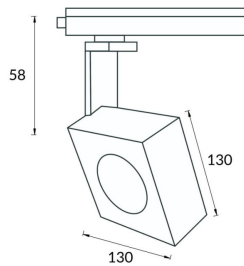

Square Smart

Lavov Tracklight from the family Square with a power of 30W and an optic of 40degrees with a total lumen output of 2996 lm and an efficiency of 99,87 lm/W. CCT 4000 Kelvin. Made in Die cast aluminium and finished in White colour. CASAMBI ready driver. .

Item code	86.TST7.1439.01
Product type	Indoor
Category	Tracklights
Family	Disc & Square
Subfamily	Square Smart
Pictograms	

Scheme

Product	
Real power (W)	30
Real luminous flux (Lm)	2996
Luminous efficiency (Lm/W)	99.86
Beam angle (°)	40
Life time (h)	50000h L80B10
IP	20
Electrical class insulation	Class I
Operating temperature	-20 +35
Colour	White
Chip Brand	Philip
Control gear included	yes
Control gear	DALI Casamby ready
Colour temperature (K)	4000
Colour consistency (SDCM)	SDCM<3
CRI	80