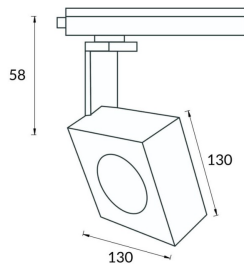

Square Smart

Lavov Tracklight from the family Square with a power of 30W and an optic of 40degrees with a total lumen output of 2996 lm and an efficiency of 99,87 lm/W. CCT 4000 Kelvin. Made in Die cast aluminium and finished in White colour. CASAMBI ready driver. .

Item code	86.TST7.1439.01
Product type	Indoor
Category	Tracklights
Family	Disc & Square
Subfamily	Square Smart

Pictograms

Scheme

Product	
Real power (W)	30
Real luminous flux (Lm)	2996
Luminous efficiency (Lm/W)	99.86
Beam angle (°)	40
Life time (h)	50000h L80B10
IP	20
Electrical class insulation	Class I
Operating temperature	-20 +35
Colour	White
Chip Brand	Philip
Control gear included	yes
Control gear	DALI Casamby ready
Colour temperature (K)	4000
Colour consistency (SDCM)	SDCM<3
CRI	80