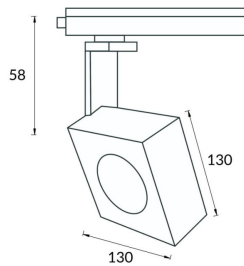

Square Smart

Lavov Tracklight from the family Square with a power of 30W and an optic of 40degrees with a total lumen output of 2996 lm and an efficiency of 99,87 lm/W. CCT 4000 Kelvin. Made in Die cast aluminium and finished in Black colour. CASAMBI ready driver. .

Item code	86.TST7.1439.02
Product type	Indoor
Category	Tracklights
Family	Disc & Square
Subfamily	Square Smart
Pictograms	

Scheme

Product	
Real power (W)	30
Real luminous flux (Lm)	2996
Luminous efficiency (Lm/W)	99.86
Beam angle (°)	40
Life time (h)	50000h L80B10
IP	20
Electrical class insulation	Class I
Operating temperature	-20 +35
Colour	Black
Chip Brand	Philip
Control gear included	yes
Control gear	DALI Casamby ready
Colour temperature (K)	4000
Colour consistency (SDCM)	SDCM<3
CRI	80