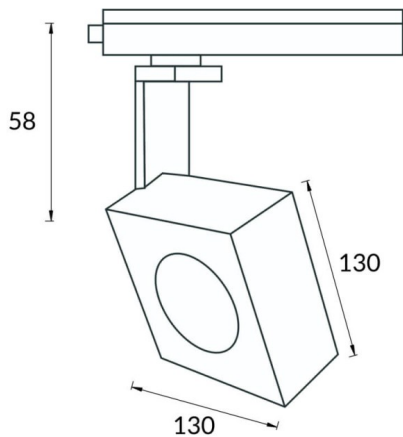

### Square Smart

Lavov Tracklight from the family Square with a power of 30W and an optic of 40degrees with a total lumen output of 2996 lm and an efficiency of 99,87 lm/W. CCT 4000 Kelvin. Made in Die cast aluminium and finished in Black colour. CASAMBI ready driver. .

Item code	86.TST7.1439.02
Product type	Indoor
Category	Tracklights
Family	Disc & Square
Subfamily	Square Smart
Pictograms	

### Scheme

<b>Product</b>	
Real power (W)	30
Real luminous flux (Lm)	2996
Luminous efficiency (Lm/W)	99.86
Beam angle (&ordm;)	40
Life time (h)	50000h L80B10
IP	20
Electrical class insulation	Class I
Operating temperature	-20 +35
Colour	Black
Chip Brand	Philip
Control gear included	yes
Control gear	DALI Casamby ready
Light source	LED
Type of LED	COB
Colour temperature (K)	4000
Colour consistency (SDCM)	SDCM<3
CRI	80