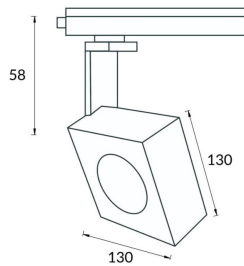

Square Smart

Lavov Tracklight from the family Square with a power of 30W and an optic of 40degrees with a total lumen output of 2996 lm and an efficiency of 99,87 lm/W. CCT 4000 Kelvin. Made in Die cast aluminium and finished in Black colour. CASAMBI ready driver. .

Item code	86.TST7.1439.02
Product type	Indoor
Category	Tracklights
Family	Disc & Square
Subfamily	Square Smart

Pictograms

Scheme

Product	
Real power (W)	30
Real luminous flux (Lm)	2996
Luminous efficiency (Lm/W)	99.86
Beam angle (°)	40
Life time (h)	50000h L80B10
IP	20
Electrical class insulation	Class I
Operating temperature	-20 +35
Colour	Black
Chip Brand	Philip
Control gear included	yes
Control gear	DALI Casamby ready
Colour temperature (K)	4000
Colour consistency (SDCM)	SDCM<3
CRI	80