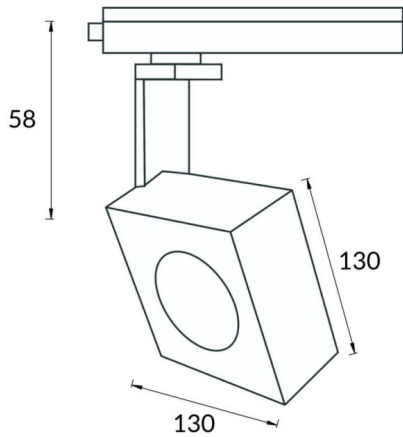

Square Smart

Lavov Tracklight from the family Square with a power of 30W and an optic of 40degrees with a total lumen output of 2996 lm and an efficiency of 99,87 lm/W. CCT 4000 Kelvin. Made in Die cast aluminium and finished in Black colour. CASAMBI ready driver. .

Scheme

Item code	86.TST7.1439.02
Product type	Indoor
Category	Tracklights
Family	Disc & Square
Subfamily	Square Smart
Pictograms	

Product	
Real power (W)	30
Real luminous flux (Lm)	2996
Luminous efficiency (Lm/W)	99.86
Beam angle (°)	40
Life time (h)	50000h L80B10
IP	20
Electrical class insulation	Class I
Operating temperature	-20 +35
Colour	Black
Chip Brand	Philip
Control gear included	yes
Control gear	DALI Casamby ready
Colour temperature (K)	4000
Colour consistency (SDCM)	SDCM<3
CRI	80