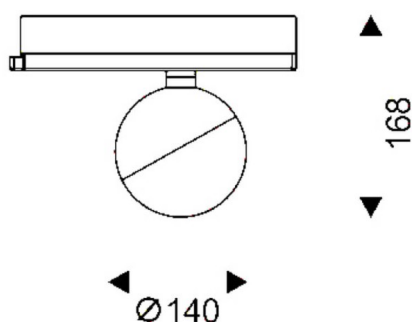

Luxball Smart

Lavov Tracklight from the family Luxball with a power of 30W and an optic of 15 degrees with a total lumen output of 1870 lm and an efficiency of 62,3 lm/W. CCT 3000 Kelvin. Made in Die Cast Aluminum and finished in White colour. CASAMBI ready driver. .

Item code	86.TST8.2319.01
Product type	Indoor
Category	Tracklights
Family	Luxball
Subfamily	Luxball Smart
Pictograms	

Scheme

Product	
Real power (W)	30
Real luminous flux (Lm)	1870
Luminous efficiency (Lm/W)	62.33
Beam angle (°)	15
Life time (h)	50000h L80B10
IP	20
Electrical class insulation	Class I
Operating temperature	-20 +35
Colour	White
Chip Brand	Philip
Control gear included	yes
Control gear	DALI Casamby ready
Light source	LED
Type of LED	COB
Colour temperature (K)	3000
Colour consistency (SDCM)	SDCM3
CRI	90