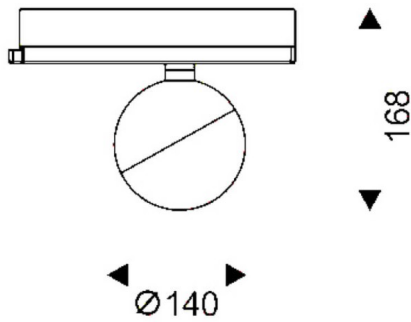

Luxball Smart

Lavov Tracklight from the family Luxball with a power of 30W and an optic of 15 degrees with a total lumen output of 1870 lm and an efficiency of 62,3 lm/W. CCT 3000 Kelvin. Made in Die Cast Aluminum and finished in Black colour. CASAMBI ready driver. .

Scheme

Item code	86.TST8.2319.02
Product type	Indoor
Category	Tracklights
Family	Luxball
Subfamily	Luxball Smart
Pictograms	

Product	
Real power (W)	30
Real luminous flux (Lm)	1870
Luminous efficiency (Lm/W)	62.33
Beam angle (º)	15
Life time (h)	50000h L80B10
IP	20
Electrical class insulation	Class I
Operating temperature	-20 +35
Colour	Black
Chip Brand	Philip
Control gear included	yes
Control gear	DALI Casamby ready
Light source	LED
Type of LED	COB
Colour temperature (K)	3000
Colour consistency (SDCM)	SDCM<3
CRI	90