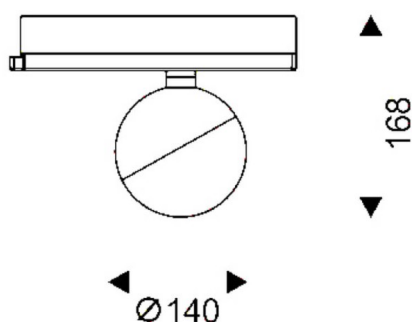

Luxball Smart

Lavov Tracklight from the family Luxball with a power of 30W and an optic of 15 degrees with a total lumen output of 1870 lm and an efficiency of 62,3 lm/W. CCT 4000 Kelvin. Made in Die Cast Aluminum and finished in White colour. CASAMBI ready driver. .

Item code	86.TST8.2419.01
Product type	Indoor
Category	Tracklights
Family	Luxball
Subfamily	Luxball Smart
Pictograms	

Scheme

Product	
Real power (W)	30
Real luminous flux (Lm)	1870
Luminous efficiency (Lm/W)	62.33
Beam angle (°)	15
Life time (h)	50000h L80B10
IP	20
Electrical class insulation	Class I
Operating temperature	-20 +35
Colour	White
Chip Brand	Philip
Control gear included	yes
Control gear	DALI Casamby ready
Light source	LED
Type of LED	COB
Colour temperature (K)	4000
Colour consistency (SDCM)	SDCM3
CRI	90