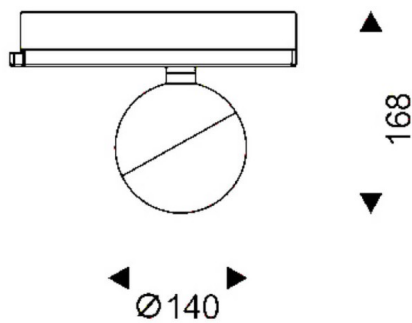

Luxball Smart

Lavov Tracklight from the family Luxball with a power of 30W and an optic of 15 degrees with a total lumen output of 1870 lm and an efficiency of 62,3 lm/W. CCT 4000 Kelvin. Made in Die Cast Aluminum and finished in Black colour. CASAMBI ready driver. .

Item code	86.TST8.2419.02
Product type	Indoor
Category	Tracklights
Family	Luxball
Subfamily	Luxball Smart
Pictograms	

Scheme

Product	
Real power (W)	30
Real luminous flux (Lm)	1870
Luminous efficiency (Lm/W)	62.33
Beam angle (°)	15
Life time (h)	50000h L80B10
IP	20
Electrical class insulation	Class I
Operating temperature	-20 +35
Colour	Black
Chip Brand	Philip
Control gear included	yes
Control gear	DALI Casamby ready
Light source	LED
Type of LED	COB
Colour temperature (K)	4000
Colour consistency (SDCM)	SDCM3
CRI	90