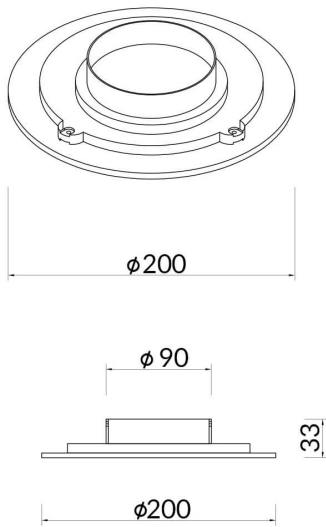

ECLIPSE R

Lavov Wall Fixture from the family ECLIPSE R with a power of 12W and a Diffuse optic. Made in Die Cast Aluminum and finished in White colour, with a real lumen output of 540lm and an efficiency of 45lm/W.ON-OFF driver.

Item code	86.W001.1301.01
Product type	Indoor
Category	Wall Fixtures & Reading lights

Family	ECLIPSE R
--------	-----------

Pictograms	    
	  

Scheme

Product	
Real power (W)	12
Real luminous flux (Lm)	540
Luminous efficiency (Lm/W)	45
Beam angle (°)	Diffuse
Life time (h)	50000h L80B10
IP	20
Colour	White
Control gear included	Yes
Control gear	ON-OFF
Colour temperature (K)	3000
Colour consistency (SDCM)	SDCM<3
CRI	80