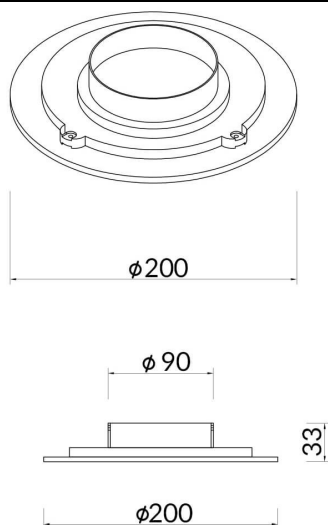

ECLIPSE R

Lavov Wall Fixture from the family ECLIPSE R with a power of 12W and a Diffuse optic. Made in Die Cast Aluminum and finished in White colour, with a real lumen output of 540lm and an efficiency of 45lm/W.ON-OFF driver.

Item code	86.W001.1301.01
Product type	Indoor
Category	Wall Fixtures & Reading lights
Family	ECLIPSE R

Pictograms

Scheme

Product	
Real power (W)	12
Real luminous flux (Lm)	540
Luminous efficiency (Lm/W)	45
Beam angle (°)	Diffuse
Life time (h)	50000h L80B10
IP	20
Colour	White
Control gear included	Yes
Control gear	ON-OFF
Colour temperature (K)	3000
Colour consistency (SDCM)	SDCM<3
CRI	80