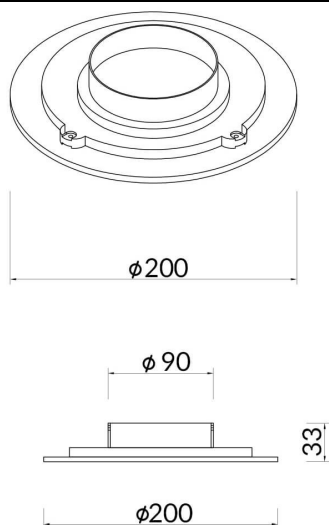

ECLIPSE R

Lavov Wall Fixture from the family ECLIPSE R with a power of 12W and a Diffuse optic. Made in Die Cast Aluminum and finished in White colour, with a real lumen output of 540lm and an efficiency of 45lm/W.ON-OFF driver.

Item code	86.W001.1301.01
Product type	Indoor
Category	Wall Fixtures & Reading lights
Family	ECLIPSE R

Pictograms

Scheme

Product	
Real power (W)	12
Real luminous flux (Lm)	540
Luminous efficiency (Lm/W)	45
Beam angle (°)	Diffuse
Life time (h)	50000h L80B10
IP	20
Colour	White
Control gear included	Yes
Control gear	ON-OFF
Colour temperature (K)	3000
Colour consistency (SDCM)	SDCM<3
CRI	80