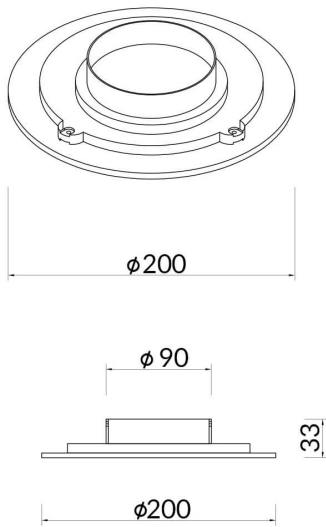

ECLIPSE R

Lavov Wall Fixture from the family ECLIPSE R with a power of 12W and a Diffuse optic. Made in Die Cast Aluminum and finished in White colour, with a real lumen output of 540lm and an efficiency of 45lm/W.ON-OFF driver.

Item code	86.W001.1301.01
Product type	Indoor
Category	Wall Fixtures & Reading lights

Family	ECLIPSE R
---------------	------------------

Pictograms	
-------------------	--

Scheme

Product	
Real power (W)	12
Real luminous flux (Lm)	540
Luminous efficiency (Lm/W)	45
Beam angle (°)	Diffuse
Life time (h)	50000h L80B10
IP	20
Colour	White
Control gear included	Yes
Control gear	ON-OFF
Colour temperature (K)	3000
Colour consistency (SDCM)	SDCM<3
CRI	80