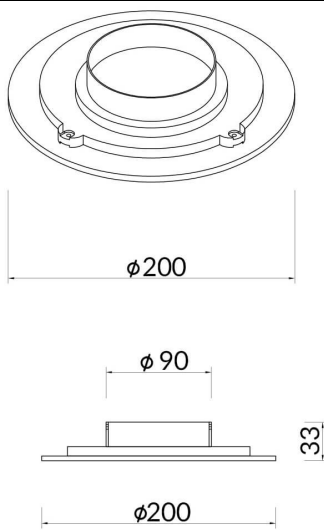

ECLIPSE R

Lavov Wall Fixture from the family ECLIPSE R with a power of 12W and a Diffuse optic. Made in Die Cast Aluminum and finished in Blackcolour, with a real lumen output of 540lm and an efficiency of 45lm/W.ON-OFF driver.

Item code	86.W001.1301.02
Product type	Indoor
Category	Wall Fixtures & Reading lights
Family	ECLIPSE R

Pictograms

Scheme

Product	
Real power (W)	12
Real luminous flux (Lm)	540
Luminous efficiency (Lm/W)	45
Beam angle (°)	Diffuse
Life time (h)	50000h L80B10
IP	20
Colour	Black
Control gear included	Yes
Control gear	ON-OFF
Colour temperature (K)	3000
Colour consistency (SDCM)	SDCM<3
CRI	80