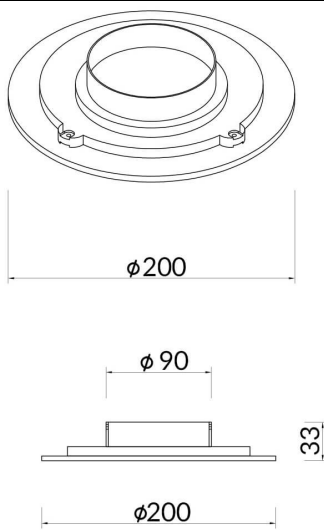

### ECLIPSE R

Lavov Wall Fixture from the family ECLIPSE R with a power of 12W and a Diffuse optic. Made in Die Cast Aluminum and finished in Blackcolour, with a real lumen output of 540lm and an efficiency of 45lm/W.ON-OFF driver.

<b>Item code</b>	<b>86.W001.1301.02</b>
<b>Product type</b>	<b>Indoor</b>
<b>Category</b>	<b>Wall Fixtures &amp; Reading lights</b>
<b>Family</b>	<b>ECLIPSE R</b>

### Scheme

<b>Product</b>	
<b>Real power (W)</b>	<b>12</b>
<b>Real luminous flux (Lm)</b>	<b>540</b>
<b>Luminous efficiency (Lm/W)</b>	<b>45</b>
<b>Beam angle (°)</b>	<b>Diffuse</b>
<b>Life time (h)</b>	<b>50000h L80B10</b>
<b>IP</b>	<b>20</b>
<b>Colour</b>	<b>Black</b>
<b>Control gear included</b>	<b>Yes</b>
<b>Control gear</b>	<b>ON-OFF</b>
<b>Colour temperature (K)</b>	<b>3000</b>
<b>Colour consistency (SDCM)</b>	<b>SDCM&lt;3</b>
<b>CRI</b>	<b>80</b>