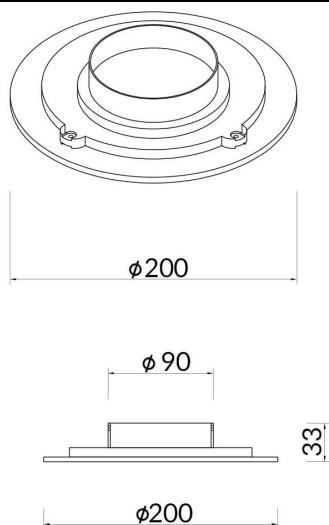

Pictograms

Scheme