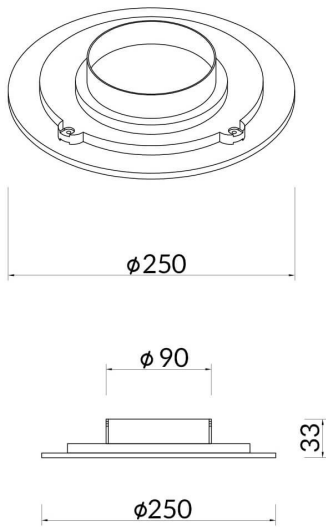

ECLIPSE R

Lavov Wall Fixture from the family ECLIPSE R with a power of 18W and a Diffuse optic. Made in Die Cast Aluminum and finished in White colour, with a real lumen output of 720lm and an efficiency of 40lm/W.ON-OFF driver.

Item code	86.W001.2301.01
Product type	Indoor
Category	Wall Fixtures & Reading lights

Family	ECLIPSE R
---------------	------------------

Pictograms	
-------------------	--

Scheme

Product	
Real power (W)	18
Real luminous flux (Lm)	720
Luminous efficiency (Lm/W)	40
Beam angle (°)	Diffuse
Life time (h)	50000h L80B10
IP	20
Colour	White
Control gear included	Yes
Control gear	ON-OFF
Colour temperature (K)	3000
Colour consistency (SDCM)	SDCM<3
CRI	80