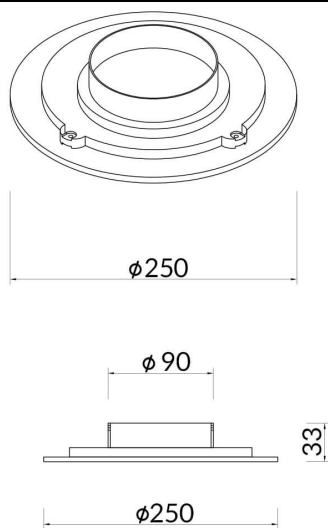

ECLIPSE R

Lavov Wall Fixture from the family ECLIPSE R with a power of 18W and a Diffuse optic. Made in Die Cast Aluminum and finished in White colour, with a real lumen output of 720lm and an efficiency of 40lm/W.ON-OFF driver.

Item code	86.W001.2301.01
Product type	Indoor
Category	Wall Fixtures & Reading lights
Family	ECLIPSE R

Pictograms

Scheme

Product	
Real power (W)	18
Real luminous flux (Lm)	720
Luminous efficiency (Lm/W)	40
Beam angle (°)	Diffuse
Life time (h)	50000h L80B10
IP	20
Colour	White
Control gear included	Yes
Control gear	ON-OFF
Colour temperature (K)	3000
Colour consistency (SDCM)	SDCM<3
CRI	80