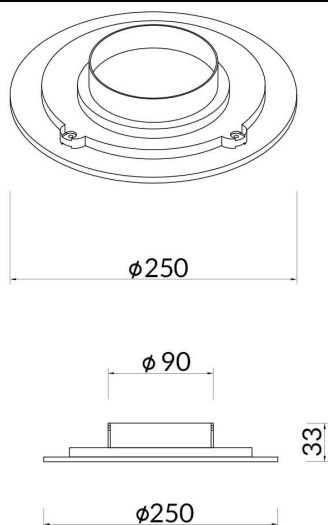

ECLIPSE R

Lavov Wall Fixture from the family ECLIPSE R with a power of 18W and a Diffuse optic. Made in Die Cast Aluminum and finished in White colour, with a real lumen output of 720lm and an efficiency of 40lm/W.ON-OFF driver.

Item code	86.W001.2301.01
Product type	Indoor
Category	Wall Fixtures & Reading lights
Family	ECLIPSE R

Pictograms

Scheme

Product	
Real power (W)	18
Real luminous flux (Lm)	720
Luminous efficiency (Lm/W)	40
Beam angle (°)	Diffuse
Life time (h)	50000h L80B10
IP	20
Colour	White
Control gear included	Yes
Control gear	ON-OFF
Colour temperature (K)	3000
Colour consistency (SDCM)	SDCM<3
CRI	80