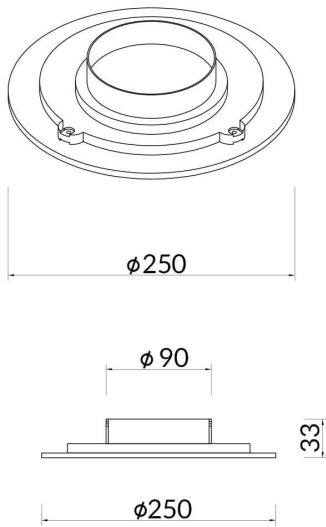

ECLIPSE R

Lavov Wall Fixture from the family ECLIPSE R with a power of 18W and a Diffuse optic. Made in Die Cast Aluminum and finished in White colour, with a real lumen output of 720lm and an efficiency of 40lm/W.ON-OFF driver.

Item code	86.W001.2301.01
Product type	Indoor
Category	Wall Fixtures & Reading lights
Family	ECLIPSE R
Pictograms	

Scheme

Product	
Real power (W)	18
Real luminous flux (Lm)	720
Luminous efficiency (Lm/W)	40
Beam angle (°)	Diffuse
Life time (h)	50000h L80B10
IP	20
Colour	White
Control gear included	Yes
Control gear	ON-OFF
Colour temperature (K)	3000
Colour consistency (SDCM)	SDCM<3
CRI	80