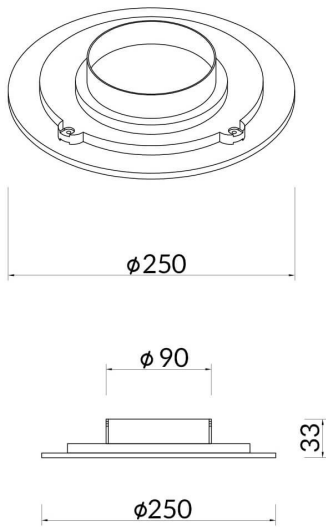

ECLIPSE R

Lavov Wall Fixture from the family ECLIPSE R with a power of 18W and a Diffuse optic. Made in Die Cast Aluminum and finished in Blackcolour, with a real lumen output of 720lm and an efficiency of 40lm/W.ON-OFF driver.

Item code	86.W001.2301.02
Product type	Indoor
Category	Wall Fixtures & Reading lights
Family	ECLIPSE R

Pictograms

Scheme

Product	
Real power (W)	18
Real luminous flux (Lm)	720
Luminous efficiency (Lm/W)	40
Beam angle (°)	Diffuse
Life time (h)	50000h L80B10
IP	20
Colour	Black
Control gear included	Yes
Control gear	ON-OFF
Colour temperature (K)	3000
Colour consistency (SDCM)	SDCM<3
CRI	80