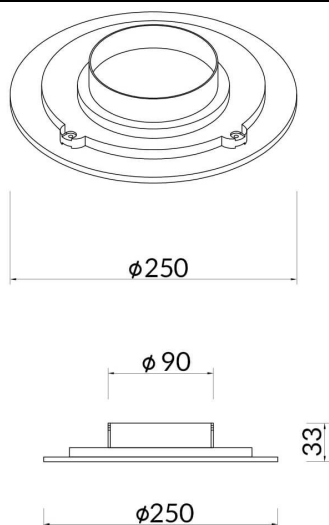

### ECLIPSE R

Lavov Wall Fixture from the family ECLIPSE R with a power of 18W and a Diffuse optic. Made in Die Cast Aluminum and finished in Blackcolour, with a real lumen output of 720lm and an efficiency of 40lm/W.ON-OFF driver.

<b>Item code</b>	<b>86.W001.2301.02</b>
<b>Product type</b>	<b>Indoor</b>
<b>Category</b>	<b>Wall Fixtures &amp; Reading lights</b>
<b>Family</b>	<b>ECLIPSE R</b>

### Scheme

<b>Product</b>	
<b>Real power (W)</b>	<b>18</b>
<b>Real luminous flux (Lm)</b>	<b>720</b>
<b>Luminous efficiency (Lm/W)</b>	<b>40</b>
<b>Beam angle (°)</b>	<b>Diffuse</b>
<b>Life time (h)</b>	<b>50000h L80B10</b>
<b>IP</b>	<b>20</b>
<b>Colour</b>	<b>Black</b>
<b>Control gear included</b>	<b>Yes</b>
<b>Control gear</b>	<b>ON-OFF</b>
<b>Colour temperature (K)</b>	<b>3000</b>
<b>Colour consistency (SDCM)</b>	<b>SDCM&lt;3</b>
<b>CRI</b>	<b>80</b>