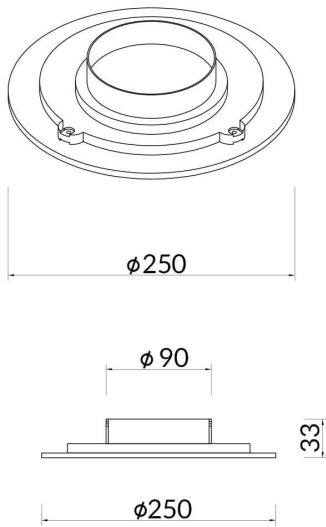

ECLIPSE R

Lavov Wall Fixture from the family ECLIPSE R with a power of 18W and a Diffuse optic. Made in Die Cast Aluminum and finished in Blackcolour, with a real lumen output of 720lm and an efficiency of 40lm/W.ON-OFF driver.

Item code	86.W001.2301.02
Product type	Indoor
Category	Wall Fixtures & Reading lights
Family	ECLIPSE R
Pictograms	

Scheme

Product	
Real power (W)	18
Real luminous flux (Lm)	720
Luminous efficiency (Lm/W)	40
Beam angle (°)	Diffuse
Life time (h)	50000h L80B10
IP	20
Colour	Black
Control gear included	Yes
Control gear	ON-OFF
Colour temperature (K)	3000
Colour consistency (SDCM)	SDCM<3
CRI	80