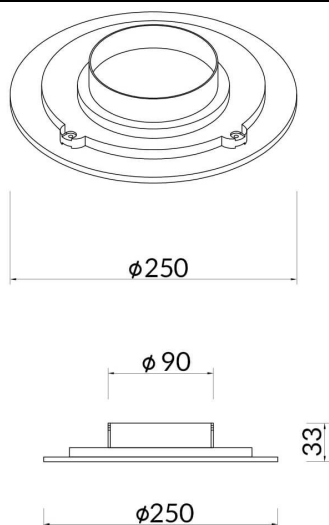

Pictograms

Scheme