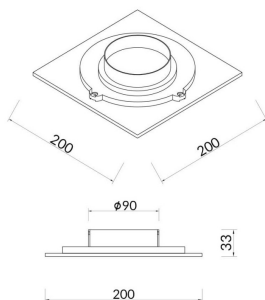

### ECLIPSE S

Lavov Wall Fixture from the family ECLIPSE S with a power of 12W and a Diffuse optic. Made in Die Cast Aluminum and finished in White colour, with a real lumen output of 540lm and an efficiency of 45lm/W.ON-OFF driver.

<b>Item code</b>	<b>86.W002.1301.01</b>
<b>Product type</b>	<b>Indoor</b>
<b>Category</b>	<b>Wall Fixtures &amp; Reading lights</b>
<b>Family</b>	<b>ECLIPSE S</b>

### Scheme

<b>Product</b>	
<b>Real power (W)</b>	<b>12</b>
<b>Real luminous flux (Lm)</b>	<b>540</b>
<b>Luminous efficiency (Lm/W)</b>	<b>45</b>
<b>Beam angle (°)</b>	<b>Diffuse</b>
<b>Life time (h)</b>	<b>50000h L80B10</b>
<b>IP</b>	<b>20</b>
<b>Colour</b>	<b>White</b>
<b>Control gear included</b>	<b>Yes</b>
<b>Control gear</b>	<b>ON-OFF</b>
<b>Colour temperature (K)</b>	<b>3000</b>
<b>Colour consistency (SDCM)</b>	<b>SDCM&lt;3</b>
<b>CRI</b>	<b>80</b>