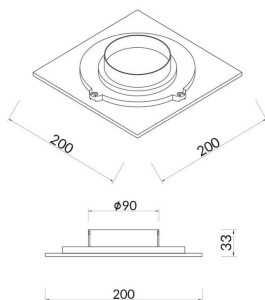

ECLIPSE S

Lavov Wall Fixture from the family ECLIPSE S with a power of 12W and a Diffuse optic. Made in Die Cast Aluminum and finished in White colour, with a real lumen output of 540lm and an efficiency of 45lm/W.ON-OFF driver.

Item code	86.W002.1301.01
Product type	Indoor
Category	Wall Fixtures & Reading lights
Family	ECLIPSE S

Pictograms

Scheme

Product	
Real power (W)	12
Real luminous flux (Lm)	540
Luminous efficiency (Lm/W)	45
Beam angle (°)	Diffuse
Life time (h)	50000h L80B10
IP	20
Colour	White
Control gear included	Yes
Control gear	ON-OFF
Colour temperature (K)	3000
Colour consistency (SDCM)	SDCM<3
CRI	80