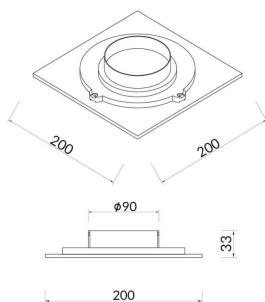

**ECLIPSE S**

Lavov Wall Fixture from the family ECLIPSE S with a power of 12W and a Diffuse optic. Made in Die Cast Aluminum and finished in White colour, with a real lumen output of 540lm and an efficiency of 45lm/W.ON-OFF driver.

<b>Item code</b>	<b>86.W002.1301.01</b>
<b>Product type</b>	<b>Indoor</b>
<b>Category</b>	<b>Wall Fixtures &amp; Reading lights</b>
<b>Family</b>	<b>ECLIPSE S</b>

**Pictograms**

**Scheme**

<b>Product</b>	
<b>Real power (W)</b>	<b>12</b>
<b>Real luminous flux (Lm)</b>	<b>540</b>
<b>Luminous efficiency (Lm/W)</b>	<b>45</b>
<b>Beam angle (°)</b>	<b>Diffuse</b>
<b>Life time (h)</b>	<b>50000h L80B10</b>
<b>IP</b>	<b>20</b>
<b>Colour</b>	<b>White</b>
<b>Control gear included</b>	<b>Yes</b>
<b>Control gear</b>	<b>ON-OFF</b>
<b>Colour temperature (K)</b>	<b>3000</b>
<b>Colour consistency (SDCM)</b>	<b>SDCM&lt;3</b>
<b>CRI</b>	<b>80</b>