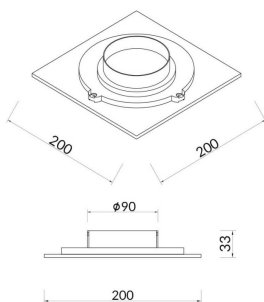

ECLIPSE S

Lavov Wall Fixture from the family ECLIPSE S with a power of 12W and a Diffuse optic. Made in Die Cast Aluminum and finished in White colour, with a real lumen output of 540lm and an efficiency of 45lm/W.ON-OFF driver.

Item code	86.W002.1301.01
Product type	Indoor
Category	Wall Fixtures & Reading lights
Family	ECLIPSE S

Pictograms

Scheme

Product	
Real power (W)	12
Real luminous flux (Lm)	540
Luminous efficiency (Lm/W)	45
Beam angle (°)	Diffuse
Life time (h)	50000h L80B10
IP	20
Colour	White
Control gear included	Yes
Control gear	ON-OFF
Colour temperature (K)	3000
Colour consistency (SDCM)	SDCM<3
CRI	80