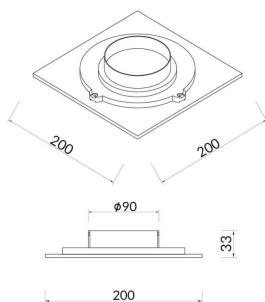

ECLIPSE S

Lavov Wall Fixture from the family ECLIPSE S with a power of 12W and a Diffuse optic. Made in Die Cast Aluminum and finished in Blackcolour, with a real lumen output of 540lm and an efficiency of 45lm/W.ON-OFF driver.

Item code	86.W002.1301.02
Product type	Indoor
Category	Wall Fixtures & Reading lights
Family	ECLIPSE S

Pictograms

Scheme

Product	
Real power (W)	12
Real luminous flux (Lm)	540
Luminous efficiency (Lm/W)	45
Beam angle (°)	Diffuse
Life time (h)	50000h L80B10
IP	20
Colour	Black
Control gear included	Yes
Control gear	ON-OFF
Colour temperature (K)	3000
Colour consistency (SDCM)	SDCM<3
CRI	80