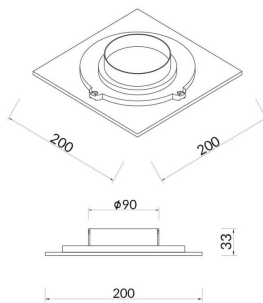

ECLIPSE S

Lavov Wall Fixture from the family ECLIPSE S with a power of 12W and a Diffuse optic. Made in Die Cast Aluminum and finished in Blackcolour, with a real lumen output of 540lm and an efficiency of 45lm/W.ON-OFF driver.

Item code	86.W002.1301.02
Product type	Indoor
Category	Wall Fixtures & Reading lights
Family	ECLIPSE S

Pictograms

Scheme

Product	
Real power (W)	12
Real luminous flux (Lm)	540
Luminous efficiency (Lm/W)	45
Beam angle (°)	Diffuse
Life time (h)	50000h L80B10
IP	20
Colour	Black
Control gear included	Yes
Control gear	ON-OFF
Colour temperature (K)	3000
Colour consistency (SDCM)	SDCM<3
CRI	80