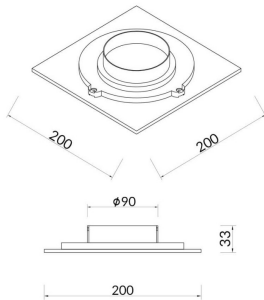

ECLIPSE S

Lavov Wall Fixture from the family ECLIPSE S with a power of 12W and a Diffuse optic. Made in Die Cast Aluminum and finished in Blackcolour, with a real lumen output of 540lm and an efficiency of 45lm/W.ON-OFF driver.

Item code	86.W002.1301.02
Product type	Indoor
Category	Wall Fixtures & Reading lights
Family	ECLIPSE S
Pictograms	

Scheme

Product	
Real power (W)	12
Real luminous flux (Lm)	540
Luminous efficiency (Lm/W)	45
Beam angle (°)	Diffuse
Life time (h)	50000h L80B10
IP	20
Colour	Black
Control gear included	Yes
Control gear	ON-OFF
Colour temperature (K)	3000
Colour consistency (SDCM)	SDCM<3
CRI	80