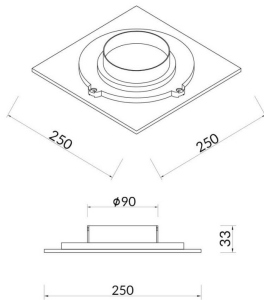

ECLIPSE S

Lavov Wall Fixture from the family ECLIPSE S with a power of 18W and a Diffuse optic. Made in Die Cast Aluminum and finished in White colour, with a real lumen output of 720lm and an efficiency of 40lm/W.ON-OFF driver.

Item code	86.W002.2301.01
Product type	Indoor
Category	Wall Fixtures & Reading lights
Family	ECLIPSE S
Pictograms	

Scheme

Product	
Real power (W)	18
Real luminous flux (Lm)	720
Luminous efficiency (Lm/W)	40
Beam angle (°)	Diffuse
Life time (h)	50000h L80B10
IP	20
Colour	White
Control gear included	Yes
Control gear	ON-OFF
Colour temperature (K)	3000
Colour consistency (SDCM)	SDCM<3
CRI	80