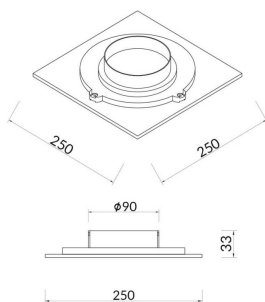

ECLIPSE S

Lavov Wall Fixture from the family ECLIPSE S with a power of 18W and a Diffuse optic. Made in Die Cast Aluminum and finished in White colour, with a real lumen output of 720lm and an efficiency of 40lm/W.ON-OFF driver.

Item code	86.W002.2301.01
Product type	Indoor
Category	Wall Fixtures & Reading lights
Family	ECLIPSE S

Pictograms

Scheme

Product	
Real power (W)	18
Real luminous flux (Lm)	720
Luminous efficiency (Lm/W)	40
Beam angle (°)	Diffuse
Life time (h)	50000h L80B10
IP	20
Colour	White
Control gear included	Yes
Control gear	ON-OFF
Colour temperature (K)	3000
Colour consistency (SDCM)	SDCM<3
CRI	80