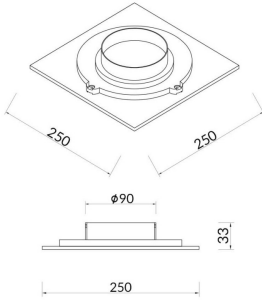

ECLIPSE S

Lavov Wall Fixture from the family ECLIPSE S with a power of 18W and a Diffuse optic. Made in Die Cast Aluminum and finished in Blackcolour, with a real lumen output of 720lm and an efficiency of 40lm/W.ON-OFF driver.

Item code	86.W002.2301.02
Product type	Indoor
Category	Wall Fixtures & Reading lights
Family	ECLIPSE S
Pictograms	

Scheme

Product	
Real power (W)	18
Real luminous flux (Lm)	720
Luminous efficiency (Lm/W)	40
Beam angle (°)	Diffuse
Life time (h)	50000h L80B10
IP	20
Colour	Black
Control gear included	Yes
Control gear	ON-OFF
Colour temperature (K)	3000
Colour consistency (SDCM)	SDCM<3
CRI	80