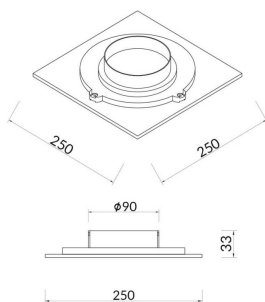

ECLIPSE S

Lavov Wall Fixture from the family ECLIPSE S with a power of 18W and a Diffuse optic. Made in Die Cast Aluminum and finished in Blackcolour, with a real lumen output of 720lm and an efficiency of 40lm/W.ON-OFF driver.

Item code	86.W002.2301.02
Product type	Indoor
Category	Wall Fixtures & Reading lights
Family	ECLIPSE S

Pictograms

Scheme

Product	
Real power (W)	18
Real luminous flux (Lm)	720
Luminous efficiency (Lm/W)	40
Beam angle (°)	Diffuse
Life time (h)	50000h L80B10
IP	20
Colour	Black
Control gear included	Yes
Control gear	ON-OFF
Colour temperature (K)	3000
Colour consistency (SDCM)	SDCM<3
CRI	80