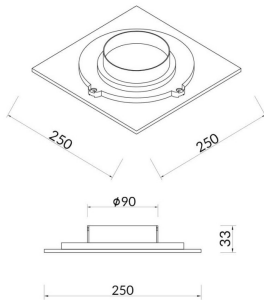

ECLIPSE S

Lavov Wall Fixture from the family ECLIPSE S with a power of 18W and a Diffuse optic. Made in Die Cast Aluminum and finished in Blackcolour, with a real lumen output of 720lm and an efficiency of 40lm/W.ON-OFF driver.

Item code	86.W002.2301.02
Product type	Indoor
Category	Wall Fixtures & Reading lights
Family	ECLIPSE S
Pictograms	

Scheme

Product	
Real power (W)	18
Real luminous flux (Lm)	720
Luminous efficiency (Lm/W)	40
Beam angle (°)	Diffuse
Life time (h)	50000h L80B10
IP	20
Colour	Black
Control gear included	Yes
Control gear	ON-OFF
Colour temperature (K)	3000
Colour consistency (SDCM)	SDCM<3
CRI	80