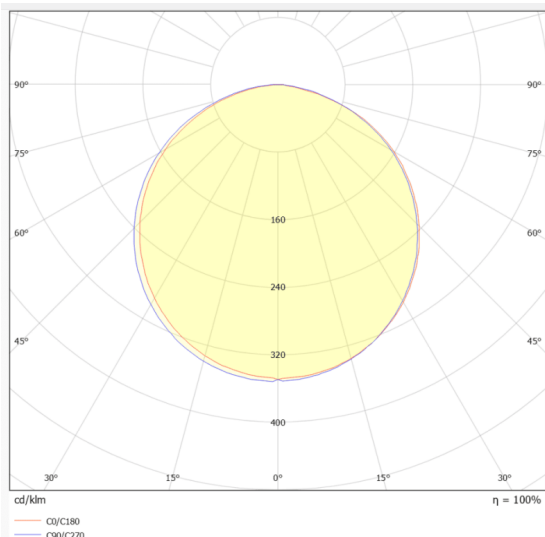

Slim wall

Lavov wall fixture from the family Slim wall with a power of 35W and a beam angle of 120°. Finished in White colour. With a total lumen output of 2840lm and a luminous efficacy of 81.15lm/W. Made in Die Cast Aluminum and tempered glass diffuser. Driver ON-OFF. CCT 3000K. Dimensions 620*120*36mm.

Dimensions

Product dimensions (mm) **620*120*36mm**

Scheme

Photometry

Item code	86.W004.4301.01
Product type	Indoor
Category	Wall Fixtures & Reading lights
Family	Slim wall
Pictograms	

Product	
Real power (W)	35
Real luminous flux (Lm)	2840
Luminous efficiency (Lm/W)	81.15000000000006
Beam angle (°)	120°
Life time (h)	50000h L80B10
IP	20
Colour	White
Control gear included	Yes
Control gear	ON-OFF
Light source	LED
Type of LED	SMD
Colour temperature (K)	3000
Colour consistency (SDCM)	SDCM3
CRI	90