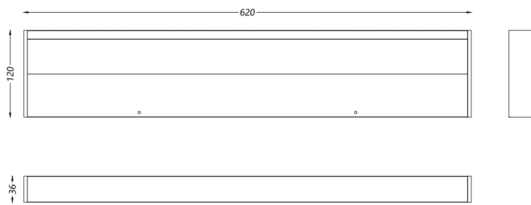

Slim wall

Lavov wall fixture from the family Slim wall with a power of 35W and a beam angle of 120°. Finished in White colour. With a total lumen output of 2840lm and a luminous efficacy of 81.15lm/W. Made in Die Cast Aluminum and tempered glass diffuser. Driver ON-OFF. CCT 3000K. Dimensions 620*120*36mm.

Dimensions

Product dimensions (mm) **620*120*36mm**

Scheme

Photometry

Item code	86.W004.4301.01
Product type	Indoor
Category	Wall Fixtures & Reading lights
Family	Slim wall
Pictograms	

Product	
Real power (W)	35
Real luminous flux (Lm)	2840
Luminous efficiency (Lm/W)	81.15000000000006
Beam angle (°)	120°
Life time (h)	50000h L80B10
IP	20
Colour	White
Control gear included	Yes
Control gear	ON-OFF
Light source	LED
Type of LED	SMD
Colour temperature (K)	3000
Colour consistency (SDCM)	SDCM3
CRI	90