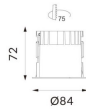

Esquema

Producto

Potencia real (W)	11
Flujo luminoso real (lm)	754
Eficacia luminosa (lm/W)	68.54000000000006
Ángulo de apertura	24
IP	IP65
Color	blanco
Driver incluido	Si
Equipo	DALI
Flicker Free	Si
Light source	LED
Type of LED	COB
Temperatura de color (K)	3000
Consistencia de color (SDCM)	SDCM<3
CRI	90