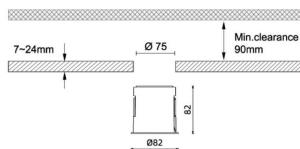

Esquema

Producto

Potencia real (W)	11
Flujo luminoso real (lm)	782
Eficacia luminosa (lm/W)	71.099999999999994
Ángulo de apertura	60
IP	IP65
Color	blanco
Driver incluido	Si
Equipo	DALI
Flicker Free	Si
Light source	LED
Type of LED	COB
Temperatura de color (K)	3000
Consistencia de color (SDCM)	SDCM<3
CRI	90