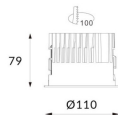

Esquema

Producto

Potencia real (W)	13
Flujo luminoso real (lm)	889
Eficacia luminosa (lm/W)	68.38
Ángulo de apertura	24
IP	IP65
Color	blanco
Driver incluido	Si
Equipo	DALI
Flicker Free	Si
Light source	LED
Type of LED	COB
Temperatura de color (K)	3000
Consistencia de color (SDCM)	SDCM<3
CRI	90