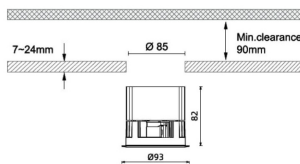

Esquema

Producto

Potencia real (W)	13

Flujo luminoso real (lm)	927

Eficacia luminosa (lm/W)	71.3

Ángulo de apertura	36

IP	IP65

Color	blanco

Driver incluido	Si

Equipo	ON/OFF

Flicker Free	Si

Light source	LED

Type of LED	COB

Temperatura de color (K)	3000

Consistencia de color (SDCM)	SDCM<3

CRI	90