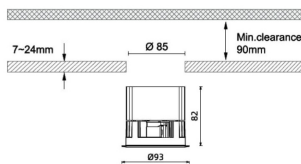

Esquema

Producto

Potencia real (W)	13

Flujo luminoso real (lm)	927

Eficacia luminosa (lm/W)	71.3

Ángulo de apertura	36

IP	IP65

Color	blanco

Driver incluido	Si

Equipo	DALI

Flicker Free	Si

Light source	LED

Type of LED	COB

Temperatura de color (K)	3000

Consistencia de color (SDCM)	SDCM<3

CRI	90