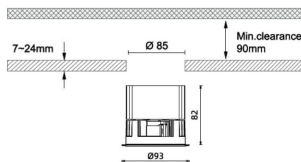

Esquema

Producto

Potencia real (W)	13

Flujo luminoso real (lm)	764

Eficacia luminosa (lm/W)	58.76

Ángulo de apertura	60

IP	IP65

Color	blanco

Driver incluido	Si

Equipo	ON/OFF

Flicker Free	Si

Light source	LED

Type of LED	COB

Temperatura de color (K)	3000

Consistencia de color (SDCM)	SDCM<3

CRI	90