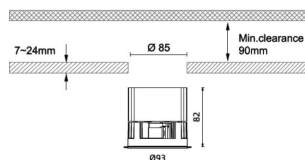

Esquema

Producto

Potencia real (W)	13
Flujo luminoso real (lm)	764
Eficacia luminosa (lm/W)	58.76
Ángulo de apertura	60
IP	IP65
Color	blanco
Driver incluido	Si
Equipo	DALI
Flicker Free	Si
Light source	LED
Type of LED	COB
Temperatura de color (K)	3000
Consistencia de color (SDCM)	SDCM<3
CRI	90