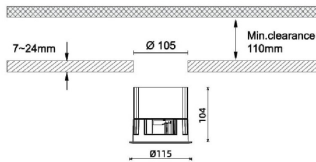

Esquema

Producto

Potencia real (W)	30
Flujo luminoso real (lm)	2084
Eficacia luminosa (lm/W)	69.459999999999994
Ángulo de apertura	15
IP	IP65
Color	blanco
Driver incluido	Si
Equipo	DALI
Flicker Free	Si
Light source	LED
Type of LED	COB
Temperatura de color (K)	3000
Consistencia de color (SDCM)	SDCM<3
CRI	90