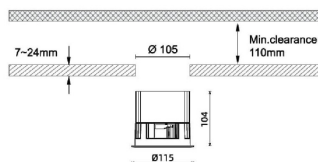

Esquema

Producto

Potencia real (W)	30
Flujo luminoso real (lm)	2084
Eficacia luminosa (lm/W)	69.45999999999994
Ángulo de apertura	15
IP	IP65
Color	blanco
Driver incluido	Si
Equipo	DALI
Flicker Free	Si
Light source	LED
Type of LED	COB
Temperatura de color (K)	3000
Consistencia de color (SDCM)	SDCM<3
CRI	90