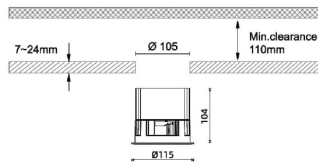

Esquema

Producto

Potencia real (W)	30

Flujo luminoso real (lm)	1780

Eficacia luminosa (lm/W)	59.33

Ángulo de apertura	60

IP	IP65

Color	blanco

Driver incluido	Si

Equipo	DALI

Flicker Free	Si

Light source	LED

Type of LED	COB

Temperatura de color (K)	3000

Consistencia de color (SDCM)	SDCM<3

CRI	90