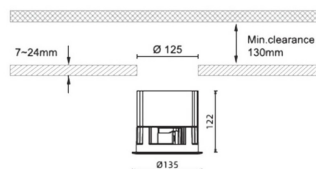

Esquema

Producto	
Potencia real (W)	41
Flujo luminoso real (lm)	3045
Eficacia luminosa (lm/W)	74.27
Ángulo de apertura	15
IP	IP65
Color	blanco
Driver incluido	Si
Equipo	DALI
Flicker Free	Si
Light source	LED
Type of LED	COB
Temperatura de color (K)	3000
Consistencia de color (SDCM)	SDCM<3
CRI	90