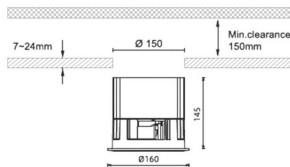

Esquema

Producto

Potencia real (W)	60

Flujo luminoso real (lm)	4670

Eficacia luminosa (lm/W)	77.83

Ángulo de apertura	36

IP	IP65

Color	blanco

Driver incluido	Si

Equipo	ON/OFF

Flicker Free	Si

Light source	LED

Type of LED	COB

Temperatura de color (K)	3000

Consistencia de color (SDCM)	SDCM<3

CRI	90