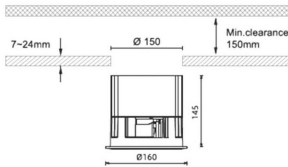

Esquema

Producto

Potencia real (W)	60

Flujo luminoso real (lm)	4597

Eficacia luminosa (lm/W)	76.61

Ángulo de apertura	60

IP	IP65

Color	blanco

Driver incluido	Si

Equipo	ON/OFF

Flicker Free	Si

Light source	LED

Type of LED	COB

Temperatura de color (K)	3000

Consistencia de color (SDCM)	SDCM<3

CRI	90