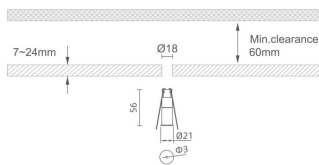

Esquema

Producto

Potencia real (W) 1

Flujo luminoso real (lm) 42

Eficacia luminosa (lm/W) 42

Ángulo de apertura 15

Life time (h) 50000 h L80B10

IP 20

Color Blanco

U. G. R <19

Driver incluido Si

Equipo DALI

Flicker Free Si

Light source LED

Type of LED SMD

Temperatura de color (K) 3000

Consistencia de color (SDCM) SDCM<3

CRI 90