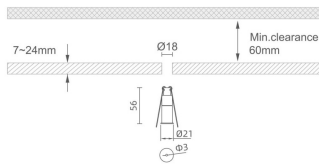

Esquema

Producto

Potencia real (W) 1

Flujo luminoso real (lm) 42

Eficacia luminosa (lm/W) 42

Ángulo de apertura 15

Life time (h) 50000 h L80B10

IP 20

Color Blanco

U. G. R <19

Driver incluido Si

Equipo DALI

Flicker Free Si

Light source LED

Type of LED SMD

Temperatura de color (K) 3000

Consistencia de color (SDCM) SDCM<3

CRI 90