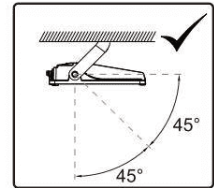

This is not an included accessory and need to be sourced separately.

Rotatable Angle

loosen the screws

Connect Wires

AC cords

- | | | | |
|---|--------------|--|-------|
| L | brown | | black |
| N | blue | | white |
| ⊕ | yellow/green | | green |