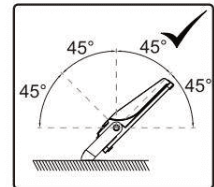

This is not an included accessory and need to be sourced separately.

Rotatable Angle

loosen the screws

Connect Wires

AC cords

- | | | | |
|---|--------------|--|-------|
| L | brown | | black |
| N | blue | | white |
| ⊕ | yellow/green | | green |